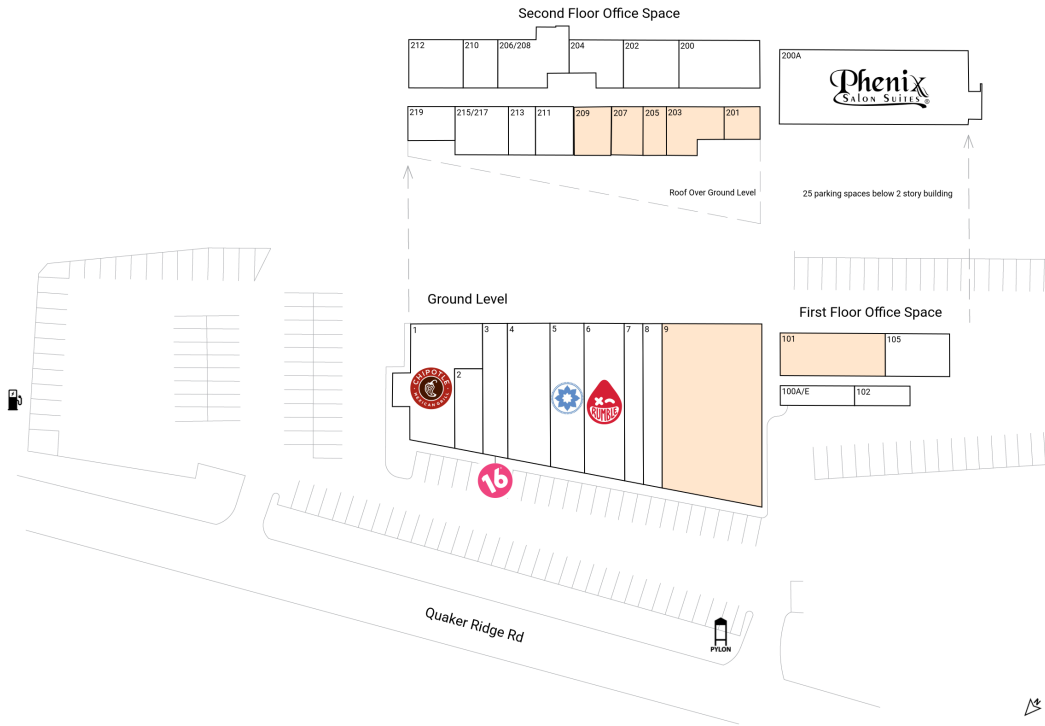

North Ridge Shopping Center

77 Quaker Ridge Road | New Rochelle, NY 10804

Westchester County

New York-Newark-Jersey City, NY-NJ

43,538 Sq Ft

40.9487, -73.7923

Available Spaces

9	6,760 Sq Ft	360°	205	760 Sq Ft
101	1,648 Sq Ft		207	496 Sq Ft 360°
201	498 Sq Ft	360°	209	661 Sq Ft
203	1,816 Sq Ft	360°		

Current Tenants

Space size listed in square feet

1	Chipotle Mexican Grill	2,520
2	Gourmet Noodle	832
3	16 Handles	1,250
4	North Shore LIJ GoHealth Urgen	2,363
5	Club Pilates	1,863
6	Rumble Boxing	2,363
7	Dagiorgio Restaurant	1,034
8	Sobol	1,034
100A/E	Brian M. Kalb, DDS	532
102	Quaker Ridge Footcare-Dr. Arth	570
105	Martin Rube, DDS	1,052
200	Julie Kupersmith Md Pc	1,362
200A	Phenix Salon Suites	5,300
202	New Rochelle Orthodontics, PC	1,152
204	Lionel Fisch Co., Inc.	731
206/208	Paul Giotopoulos, DDS	1,740
210	New Rochelle Kids Dental	762
211	Dr. Sal Longo	618
212	Cheryl Malina, M.D.	1,152
213	Empire State Appraisals	478
215/217	New Rochelle Endodontics	1,414
219	Taylor Viazzo Architects	777

This site plan is for illustrative and information purposes only, showing the general layout of the shopping center; and is not a legal survey. Brixmor makes no representation or warranty that the shopping center is exactly as depicted as site conditions and tenant mix are subject to change over time.